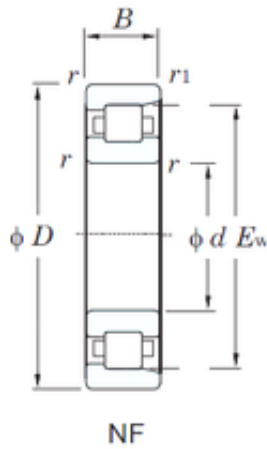

SGS BEARINGS IMPORT LTD.

100 mm x 180 mm x 34 mm KOYO NF220 cylindrical roller bearings

Bearing No. NF220

Size	100x180x34 mm
Bore Diameter	100 mm
Outer Diameter	180 mm
Width	34 mm
d	100 mm
D	180 mm
Ew	160 mm
B	34 mm
C	34 mm
r min.	2.1 mm
r1 min.	2.1 mm
Weight	3.38 Kg
Basic dynamic load rating (C)	183 kN
Basic static load rating (C0)	217 kN
(Grease) Lubrication Speed	3500 r/min
Bearing No.	NF220
r(min)	2.1
r1(min)	2.1
Cr	229
C0r	217
Cu	28.1
Grease lub.	3500
Oil lub.	4200
Fw	-
d1	-

NF220 Bearing 2D drawings and 3D CAD models

SGS BEARINGS IMPORT LTD.

B1	-
B2	-
da(min)	111
db(min)	-
db(max)	-
dc(min)	-
dd(min)	-
Da(max)	-
Db(max)	169
Db(min)	164
ra(max)	2
rb(max)	2
(Refer.)Mass(kg)	3.44