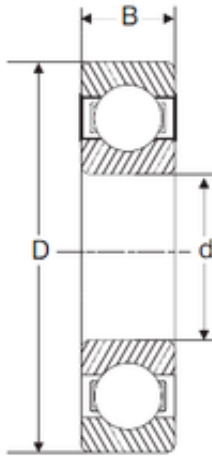

SGS BEARINGS IMPORT LTD.

100 mm x 250 mm x 58 mm SIGMA 6420 deep groove ball bearings

Bearing No. 6420

Size	100x250x58 mm
Bore Diameter	100 mm
Outer Diameter	250 mm
Width	58 mm
d	100 mm
D	250 mm
B	58 mm
C	58 mm

6420 Bearing 2D drawings and 3D CAD models