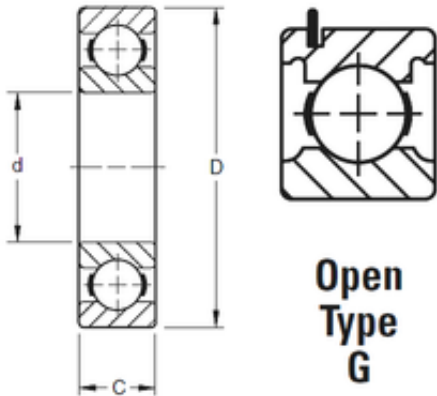

SGS BEARINGS IMPORT LTD.

12 mm x 32 mm x 10 mm Timken 201KG deep groove ball bearings

Bearing No. 201KG

Size	12x32x10 mm
Bore Diameter	12 mm
Outer Diameter	32 mm
Width	10 mm
d	12 mm
D	32 mm
B	10 mm
C	10 mm
Weight	0,036 Kg
Basic dynamic load rating (C)	7,6 kN

201KG Bearing 2D drawings and 3D CAD models