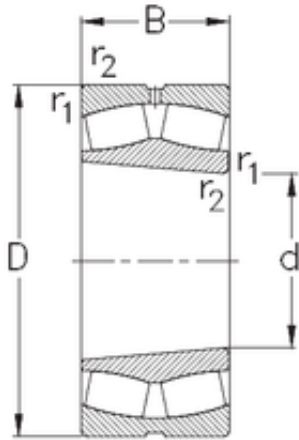

## SGS BEARINGS IMPORT LTD.

140 mm x 250 mm x 88 mm NKE 23228-K-MB-W33 spherical roller bearings

Bearing No. 23228-K-MB-W33

Size	140x250x88 mm
Bore Diameter	140 mm
Outer Diameter	250 mm
Width	88 mm
d	140 mm
D	250 mm
B	88 mm
C	88 mm
r1 min.	3 mm
r2 min.	3 mm
Weight	18 Kg
Basic dynamic load rating (C)	815 kN
Basic static load rating (C0)	1320 kN
Limiting speed	2400 r/min
Calculation factor (e)	0,33
Calculation factor (Y0)	2
Calculation factor (Y1)	2

23228-K-MB-W33 Bearing 2D drawings and 3D CAD models