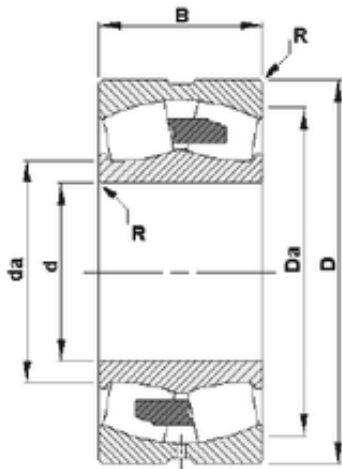

SGS BEARINGS IMPORT LTD.

140 mm x 300 mm x 102 mm Timken 22328YM spherical roller bearings

Bearing No. 22328YM

Size	140x300x102 mm
Bore Diameter	140 mm
Outer Diameter	300 mm
Width	102 mm
d	140 mm
D	300 mm
B	102 mm
C	102 mm
R	3 mm
Da	262 mm
da	174 mm

22328YM Bearing 2D drawings and 3D CAD models