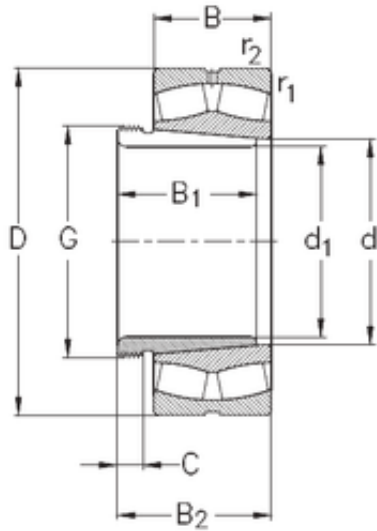

# SGS BEARINGS IMPORT LTD.

140 mm x 300 mm x 102 mm NKE 22328-K-MB-W33+AHX2328 spherical roller bearings

Bearing No. 22328-K-MB-W33+AHX2328

22328-K-MB-W33+AHX2328 Bearing 2D drawings and 3D CAD models

Size	140x300x102 mm
Bore Diameter	140 mm
Outer Diameter	300 mm
Width	102 mm
d	140 mm
d1	135 mm
D	300 mm
B	102 mm
C	102 mm
r1 min.	4 mm
r2 min.	4 mm
B1	125 mm
B2	130 mm
C	20 mm
Thread (G)	M 155x3
Weight	37,45 Kg
Basic dynamic load rating (C)	993 kN
Basic static load rating (C0)	1270 kN
Limiting speed	2200 r/min
Calculation factor (e)	0,38
Calculation factor (Y0)	1,7
Calculation factor (Y1)	1,8