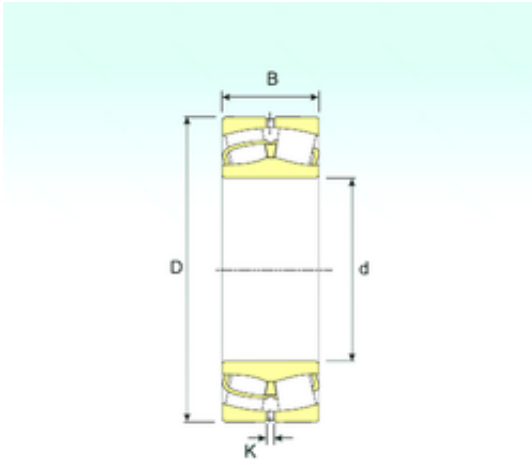

## SGS BEARINGS IMPORT LTD.

22328 VA Bearing 2D drawings and 3D CAD models

140 mm x 300 mm x 102 mm ISB 22328 VA  
spherical roller bearings

Bearing No. 22328 VA

Size	140x300x102 mm
Bore Diameter	140 mm
Outer Diameter	300 mm
Width	102 mm
d	140 mm
D	300 mm
B	102 mm
C	102 mm
K	9 mm
Weight	36,5 Kg
Basic dynamic load rating (C)	1264 kN
Basic static load rating (C0)	1529 kN
(Grease) Lubrication Speed	1683 r/min