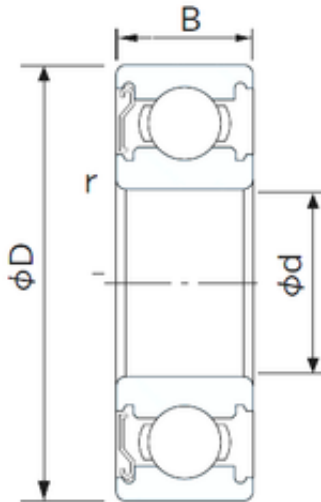

SGS BEARINGS IMPORT LTD.

35 mm x 62 mm x 14 mm CYSD 6007-Z deep groove ball bearings

Bearing No. 6007-Z

Size	35x62x14 mm
Bore Diameter	35 mm
Outer Diameter	62 mm
Width	14 mm
d	35 mm
D	62 mm
B	14 mm
C	14 mm
r min.	1 mm
Weight	0,14 Kg
Basic dynamic load rating (C)	16,21 kN
Basic static load rating (C0)	10,42 kN
(Grease) Lubrication Speed	9000 r/min

6007-Z Bearing 2D drawings and 3D CAD models