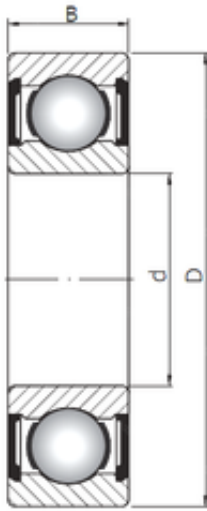

## SGS BEARINGS IMPORT LTD.

40 mm x 52 mm x 7 mm Loyal 61808 ZZ deep groove ball bearings

Bearing No. 61808 ZZ

Size	40x52x7 mm
Bore Diameter	40 mm
Outer Diameter	52 mm
Width	7 mm
d	40 mm
D	52 mm
B	7 mm
C	7 mm
Weight	0,034 Kg
Basic dynamic load rating (C)	4,94 kN
Basic static load rating (C0)	3,45 kN
(Grease) Lubrication Speed	12000 r/min

61808 ZZ Bearing 2D drawings and 3D CAD models