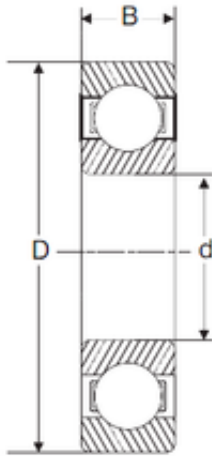

# SGS BEARINGS IMPORT LTD.

80 mm x 170 mm x 39 mm SIGMA 6316 deep groove ball bearings

Bearing No. 6316

Size	80x170x39 mm
Bore Diameter	80 mm
Outer Diameter	170 mm
Width	39 mm
d	80 mm
D	170 mm
B	39 mm
C	39 mm

6316 Bearing 2D drawings and 3D CAD models